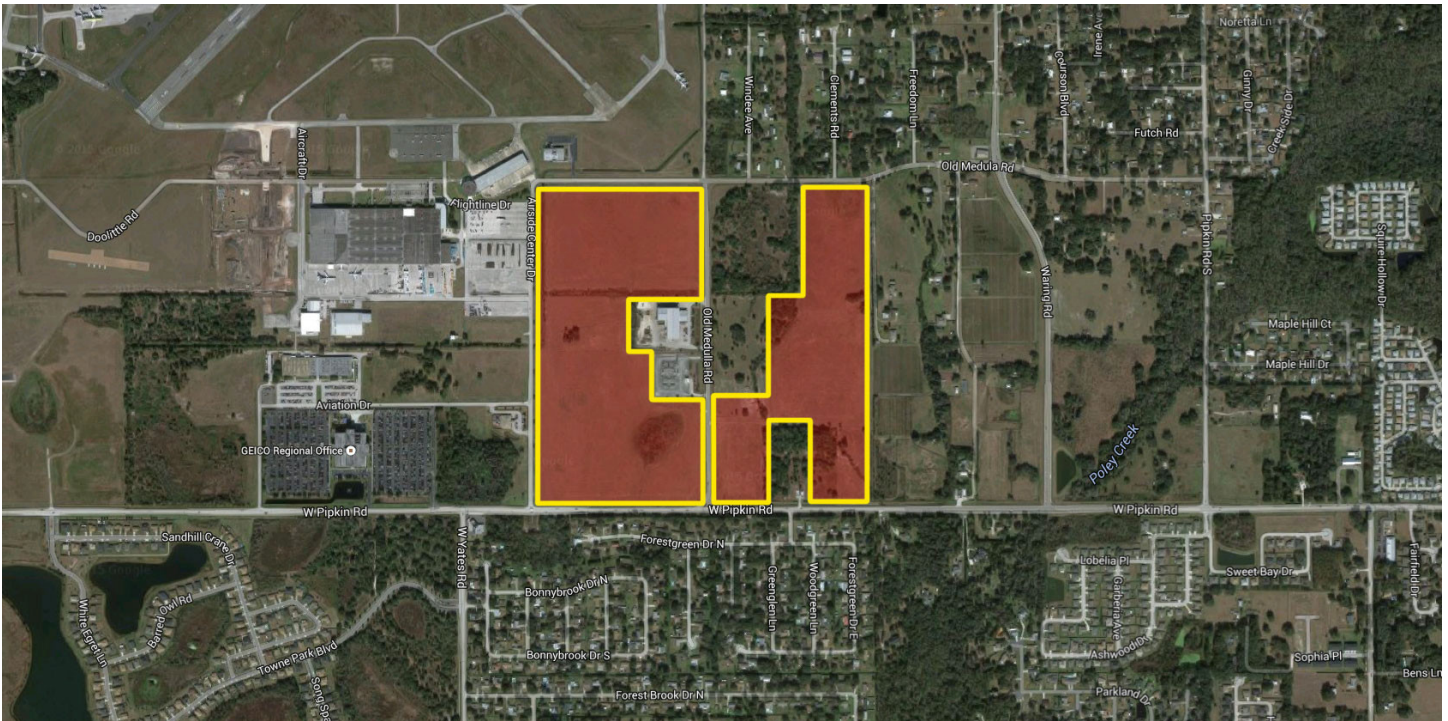

**Airpark Commerce Center &#8211; Lakeland**  
FL

**Available SQFT: 1,000,000**

**General Information -**

Property Type: Land Development

Available SQFT: 1,000,000