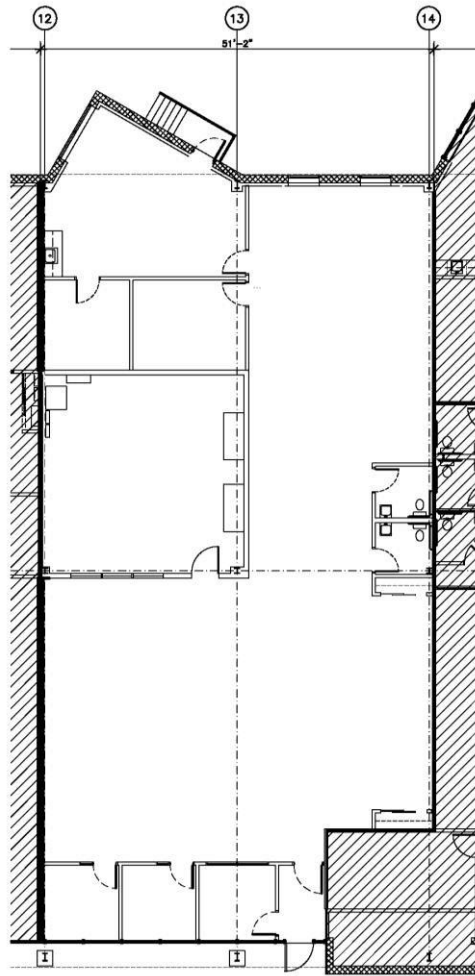

○ TENANT FLOOR PLAN
NTS