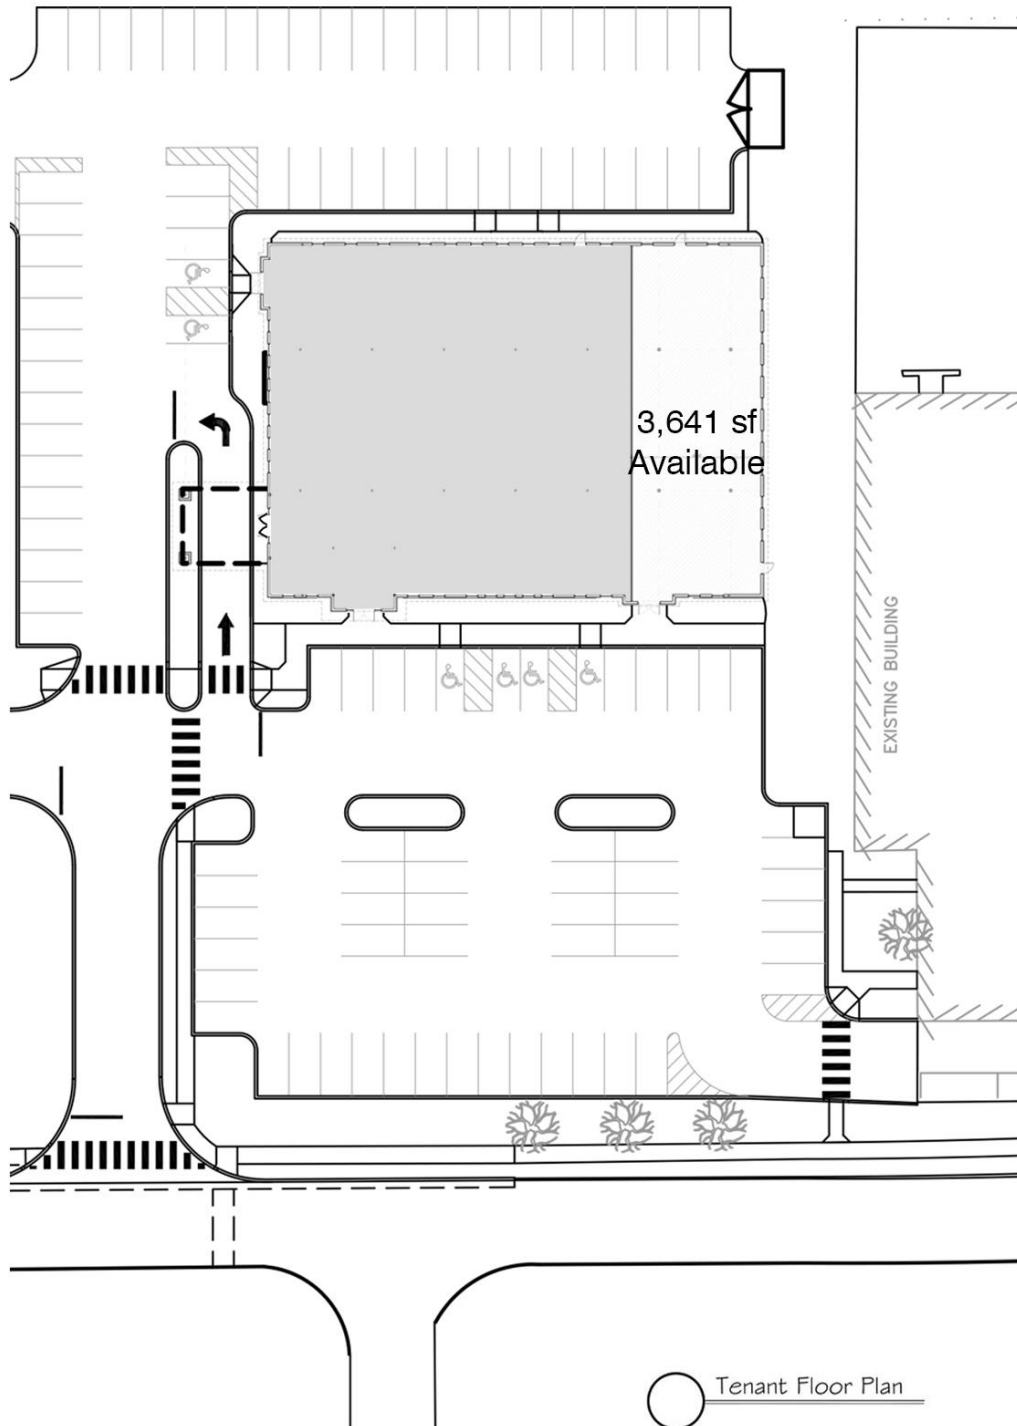

For additional information or to schedule a tour please contact Eric Jones at 585-334-1122 or ejones@LeFrois.com