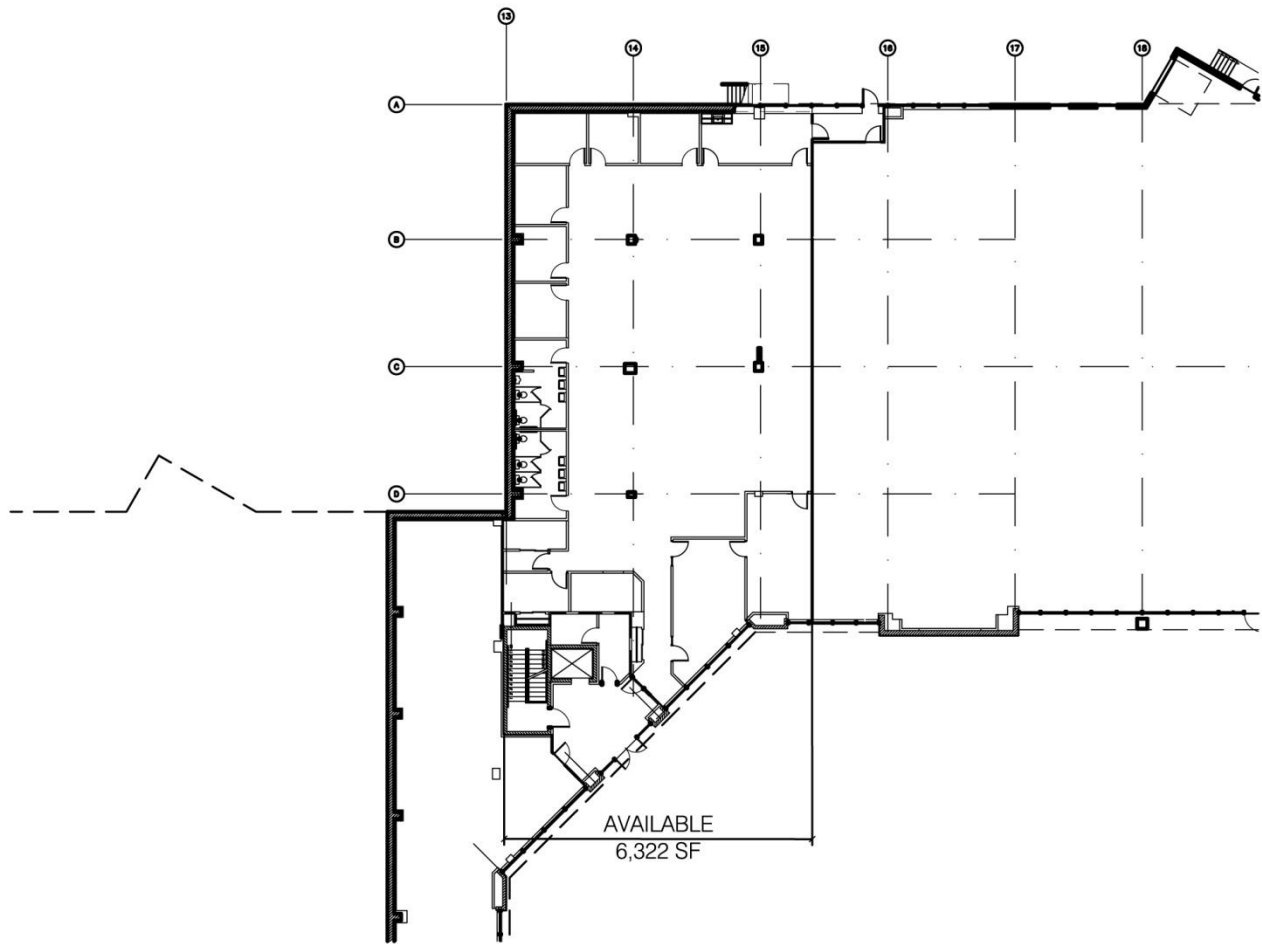

For additional information or to schedule a tour please contact Eric Jones at 585-334-1122 or ejones@LeFrois.com