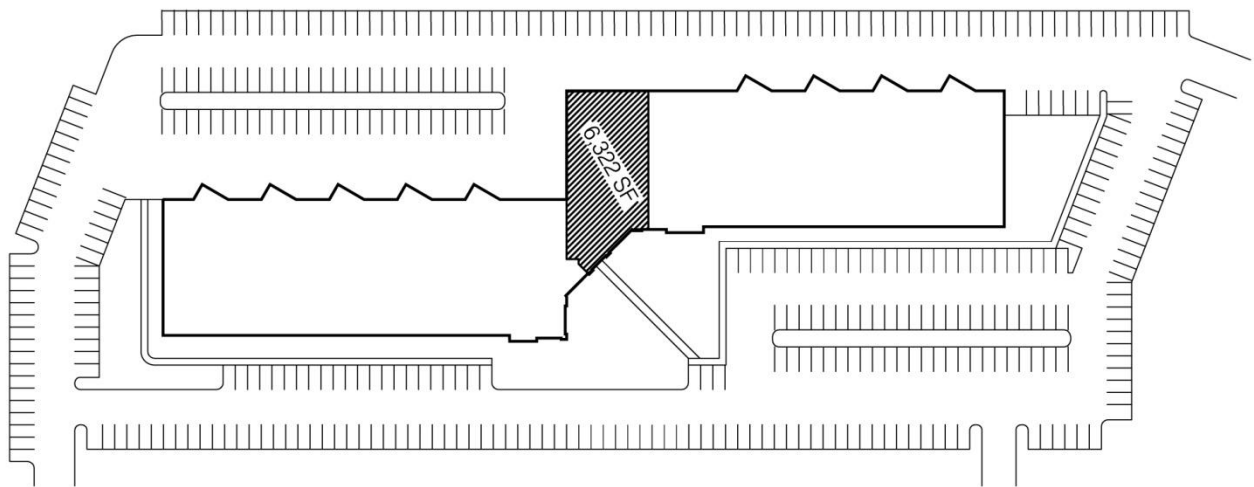

For additional information or to schedule a tour please contact Eric Jones at 585-334-1122 or ejones@LeFrois.com