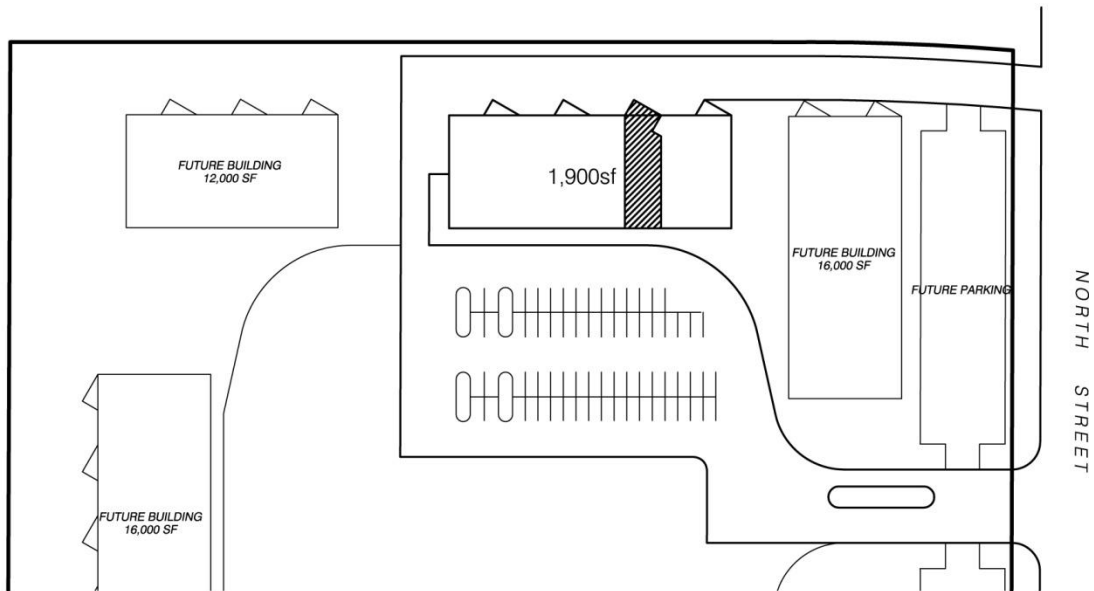

## 35 North Street, Suite 200

1,900 SQ FT Available

Canandaigua, New York

### General Information -

Property Type: Flex  
Available SQ FT: 1,900  
Total SQ FT: 15,900

### Property Features -

- Loading Dock
- Build to Suit
- Adequate Parking
- Close to Downtown Canandaigua

For additional information or to schedule a tour please contact Eric Jones at 585-334-1122 or [ejones@LeFrois.com](mailto:ejones@LeFrois.com)