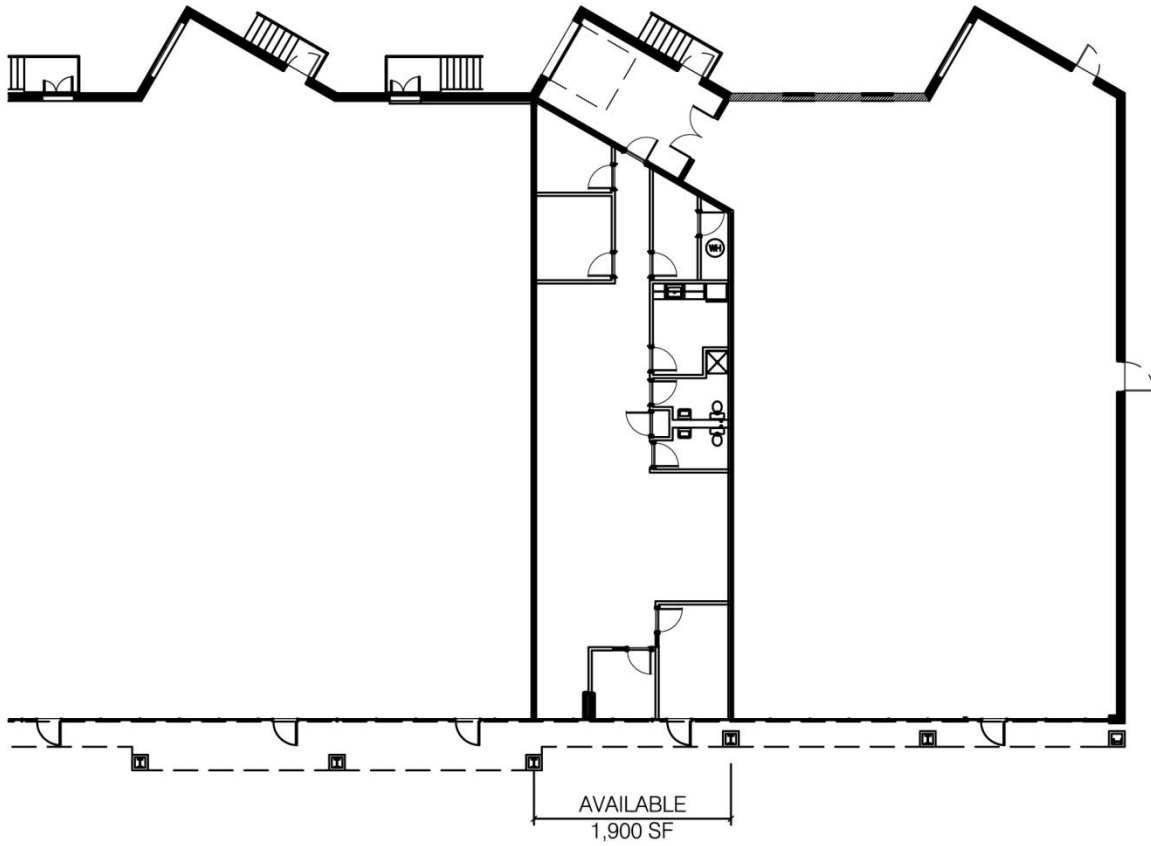

For additional information or to schedule a tour please contact Eric Jones at 585-334-1122 or ejones@LeFrois.com